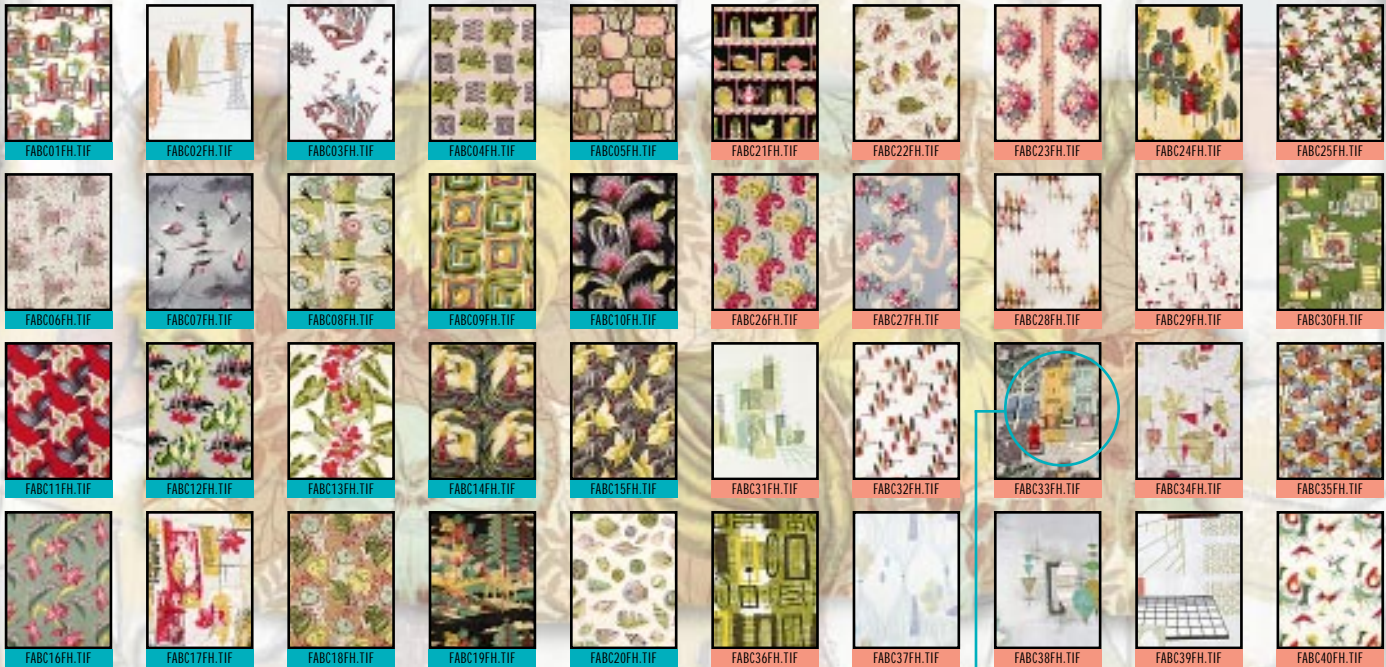

# Classic Fabrics Collection

[Volume One]

How did Classic PIO Partners cram 40 totally cool, RGB, drum scanned fabrics into only a 2-CD ROM collection? A collection with both high (266 ppi) and low (72 ppi) resolutions? Images that measure a whopping 9x11.5 inches?! File sizes that come in at 28-35mb for the high res and 2-3mb for the low res? And every image has its very own Alpha Channel Mask and hand-edited Path? who cares? All you really want to know is how to order. Just call us at: 1-800-370-2746 to get these wonders shipped to you today! Come on—you know you want 'em.

Disk One

Disk Two

You too can amaze your friends with astounding feats of illustrative prowess they didn't know you had. Just use the clipping paths and alpha channels we've so kindly provided.

Pattern Object

Clipping Path

Alpha Channel

This beatific scene was assembled solely from pieces in the Classic Fabrics Collection